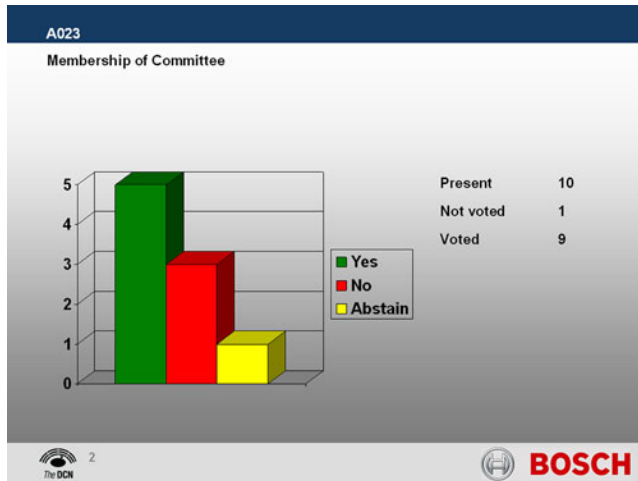

Parliamentary and real-time voting

The application provides parliamentary voting functionality. The system operator can summon delegates to vote, as well as starting and stopping voting sessions. Final vote results can be automatically printed or exported to a file; the software can also be configured to send real-time voting information to Microsoft PowerPoint® for display.